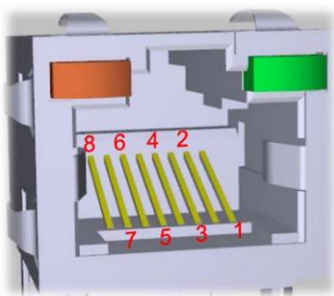

Receiver without housing

Receiver with housing for DIN mounting

**PRECIZ d.o.o.**

T: +386 320 33 47  
F: +386 320 33 48

Cesta XIV. divizije 5, 2000  
Maribor, Slovenia

www.preciz.si  
info@preciz.si

# PRS433

Antenna with SMA connector

Power supply cable with adapter

RJ45 plug

RJ45 connector

#	Type	Description
1	Power supply	GND
2	Power supply	9~24 Vdc
3	NC	Not connected
4	Output	Serial output RS232 - Tx
5	Power supply	GND RS232
6	NC	Not connected
7	NC	Not connected
8	NC	Not connected